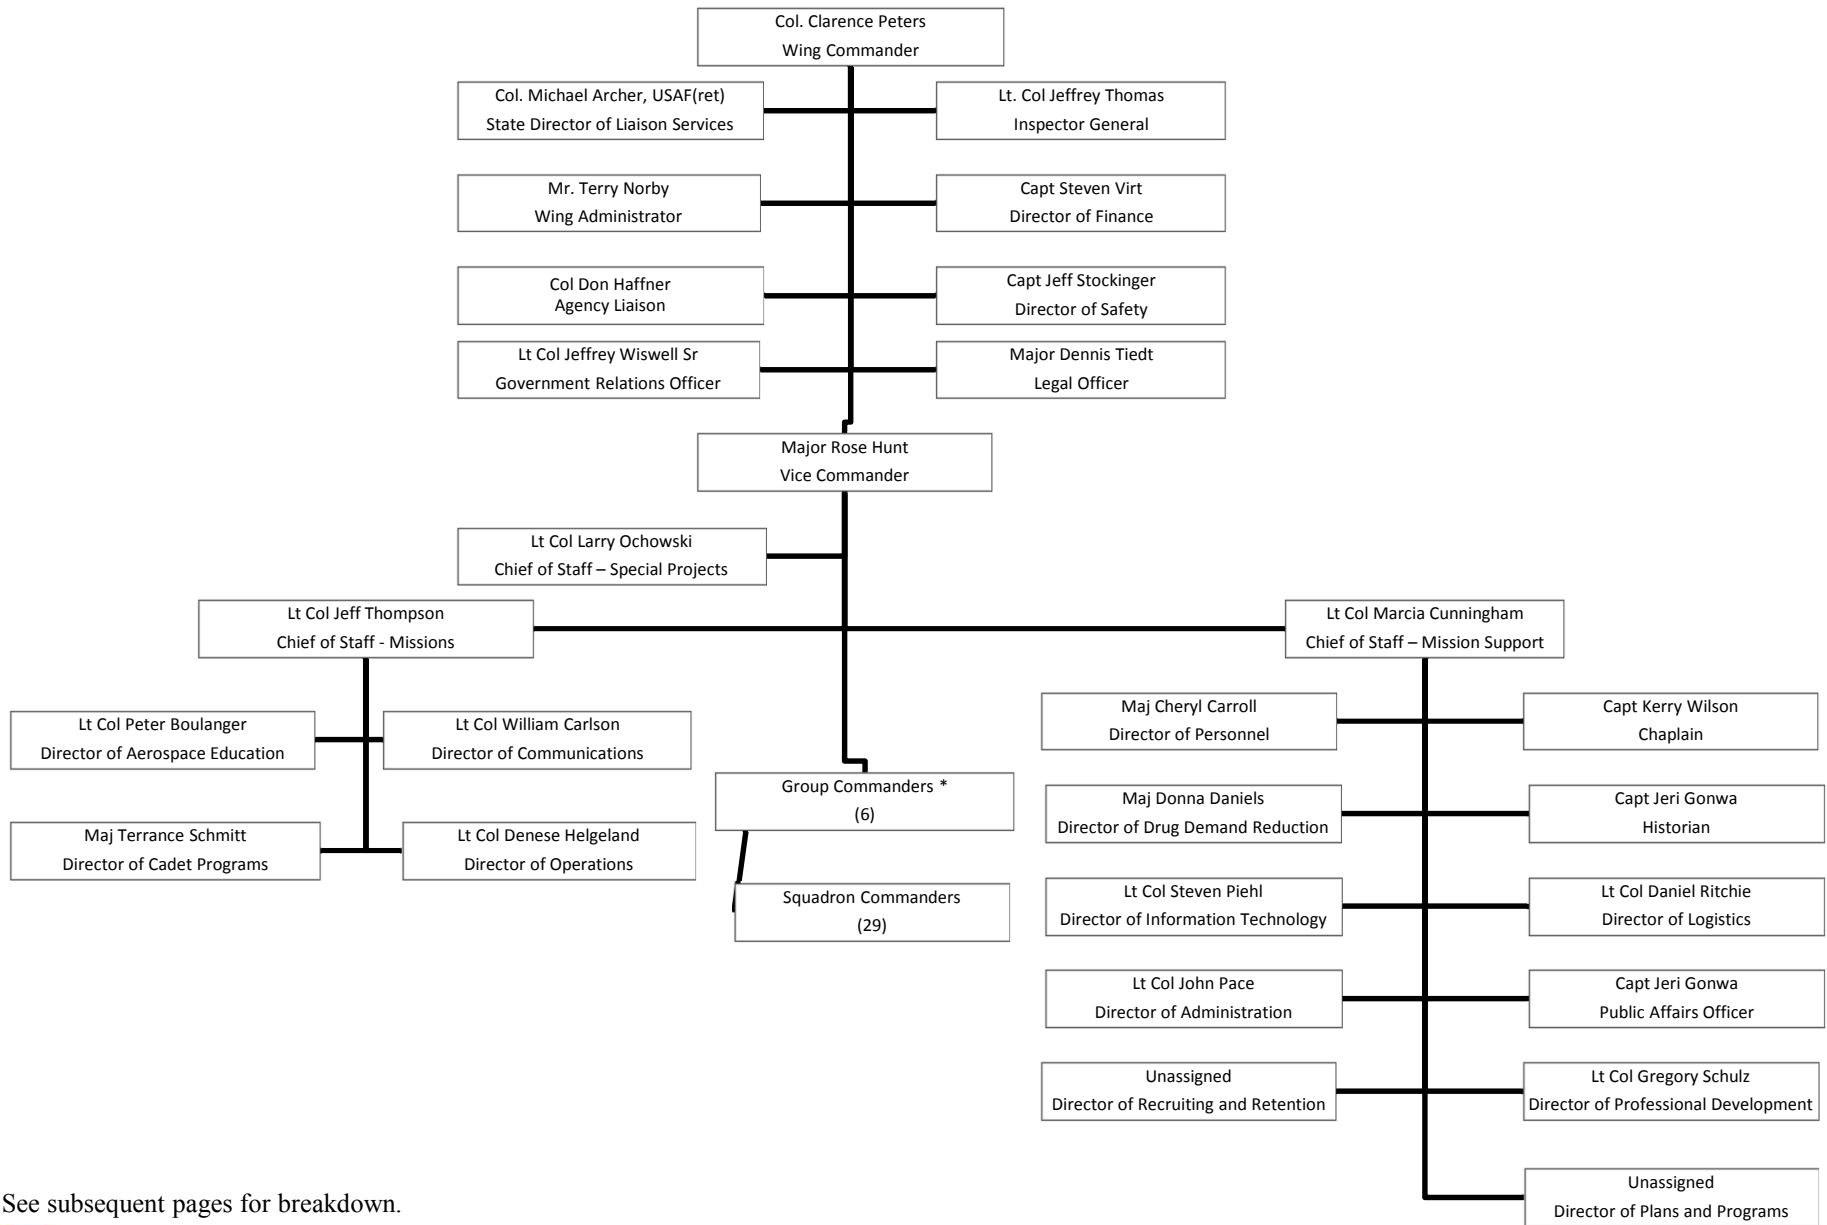

Wisconsin Wing Headquarters Command Staff and Directorates

* - See subsequent pages for breakdown.

Wisconsin Wing Civil Air Patrol

United States Air Force Auxiliary